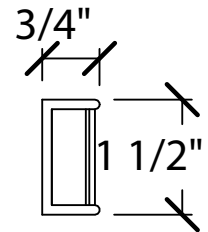

© Art For Everyday Inc.

SIDE
VIEW

PRODUCT CODE:

MLD-F1