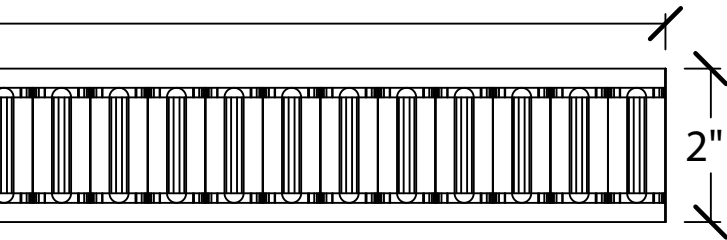

© Art For Everyday Inc.

PRODUCT CODE:

MLD-FL2