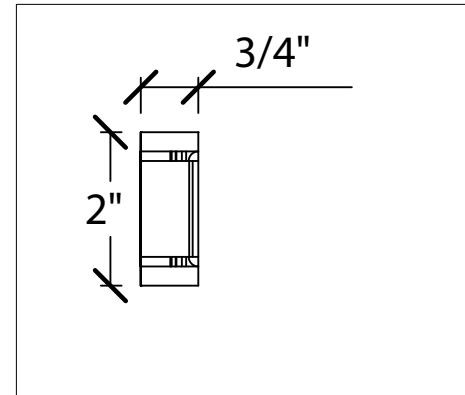

© Art For Everyday Inc.

PRODUCT CODE:

MLD-FL2