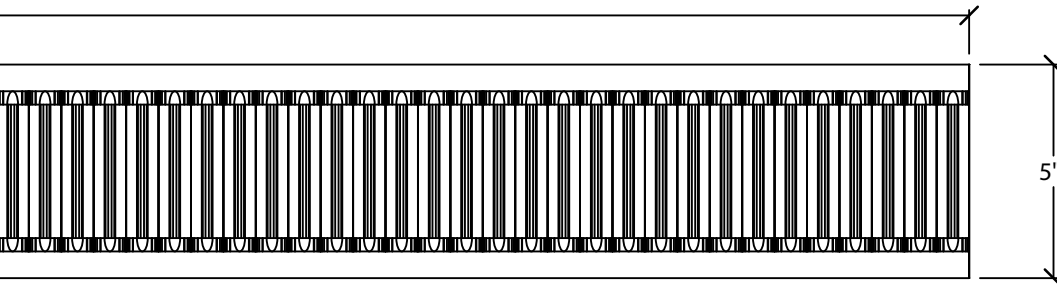

© Art For Everyday Inc.

SIDE VIEW

PRODUCT CODE:

MLD-FL5

© Art For Everyday Inc.

PRODUCT CODE:

MLD-FL5