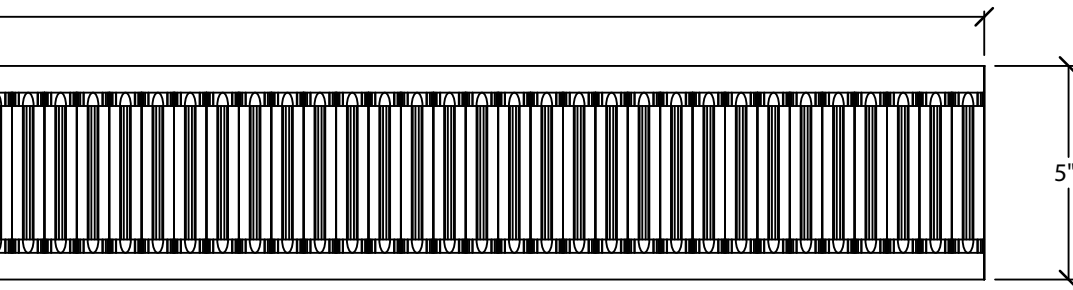

© Art For Everyday Inc.

SIDE VIEW

PRODUCT CODE:

MLD-FL5

© Art For Everyday Inc.

PRODUCT CODE:

MLD-FL5