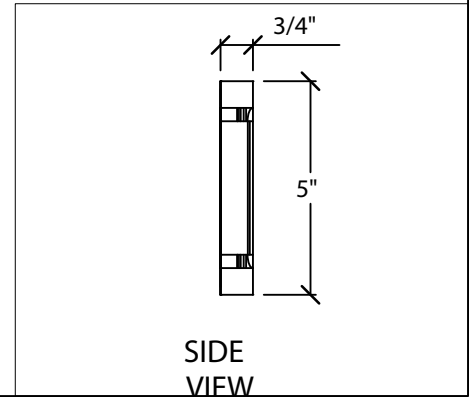

© Art For Everyday Inc.

SIDE VIEW

PRODUCT CODE:

MLD-FL5

© Art For Everyday Inc.

PRODUCT CODE:

MLD-FL5