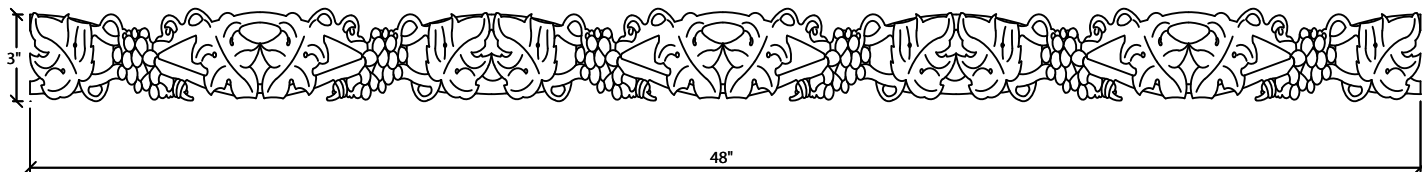

© Art For Everyday Inc.

PRODUCT CODE:

MLD-G48