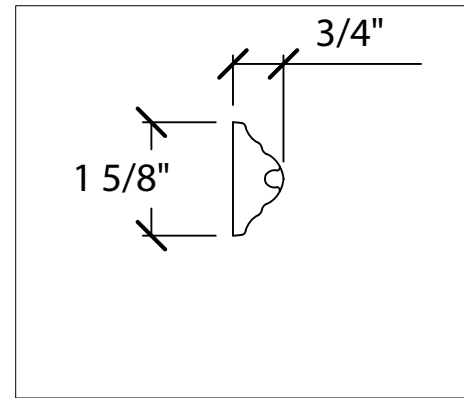

© Art For Everyday Inc. 96"

CLOSE
VIEW

SIDE
VIEW

PRODUCT CODE:

MLD-LK2

© Art For Everyday Inc. 96"

CLOSE
VIEW

SIDE
VIEW