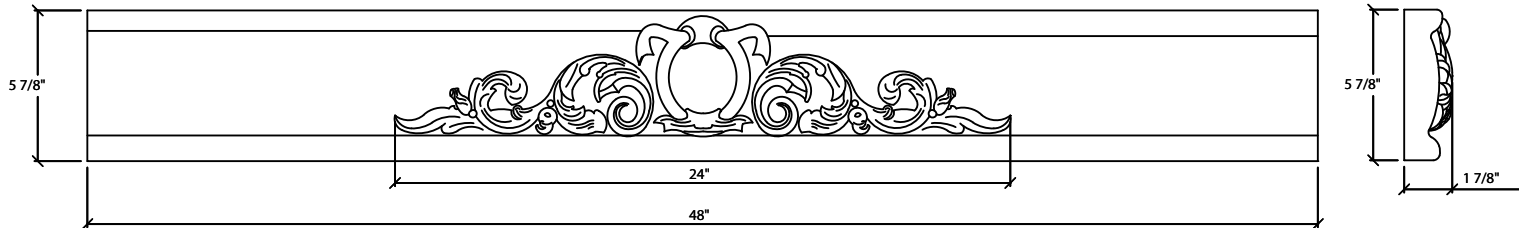

© Art For Everyday Inc.

PRODUCT CODE:

MLT-FAC2