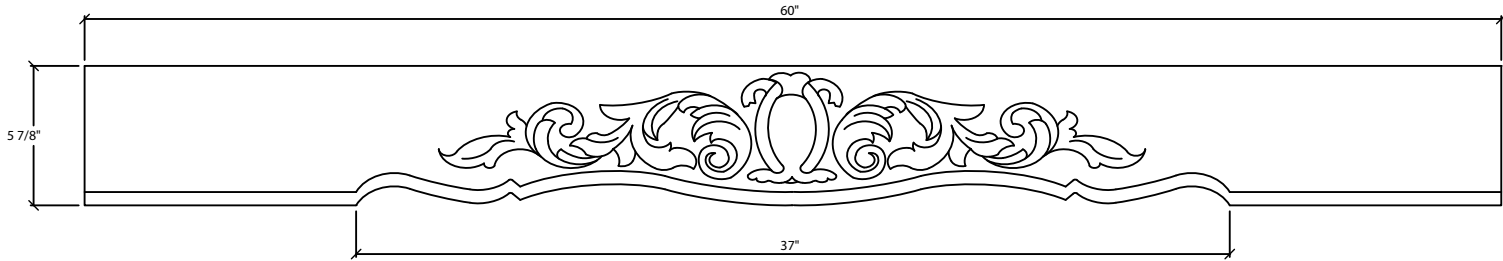

© Art For Everyday Inc.

PRODUCT CODE:

MTL-A1