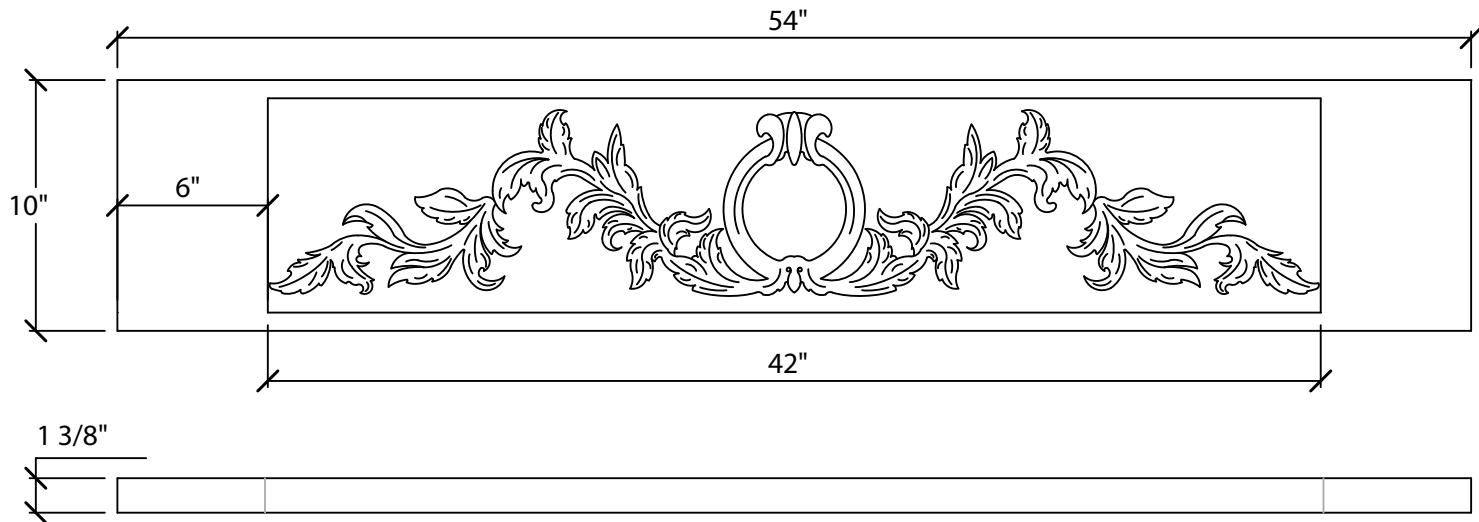

© Art For Everyday Inc.

PRODUCT CODE:

MTL-BEL54