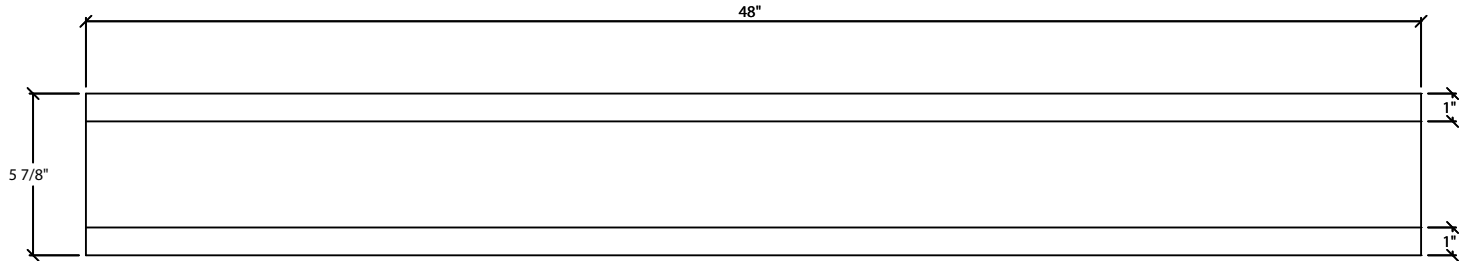

© Art For Everyday Inc.

PRODUCT CODE:

MTL-EXT1