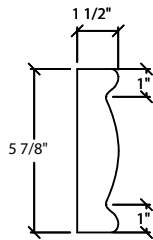

© Art For Everyday Inc.

PRODUCT CODE:

MTL-EXT1