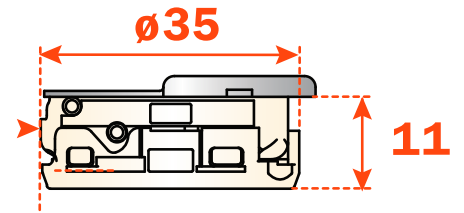

Lazy Susan

Vis à bois
Wood screw

Goujon, Rapido Logica
Dowel, Rapido, Logica

Installation de la penture : Sélection de la plaque de montage

Lazy Susan hinge installation: Selecting & positioning the mounting plate

Épaisseur de porte If Door thickness is: (T)	Plaque utilisée Use mounting plate height (H)	Placement de la plaque de montage Mounting plate location Door edge to screw center (B)	Distance de perçage Boring distance (K)
16 mm (5/8")	6 mm	31 mm (1-1/4")	4 mm
19 mm (3/4")	2 mm or 3 mm	28 mm (1-1/8")	4 mm
22 mm (7/8")	0 mm	25 mm (1")	4mm