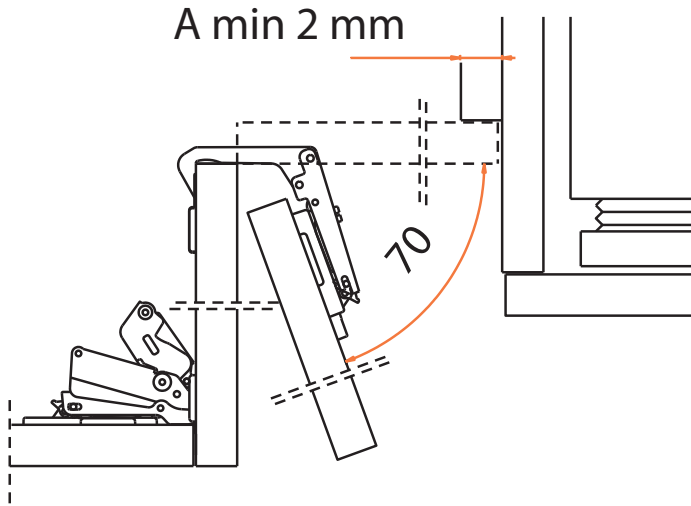

Lazy Susan

Vis à bois
Wood screw

Goujon, Rapido Logica
Dowel, Rapido, Logica

Installation de la penture : Sélection de la plaque de montage

Lazy Susan hinge installation: Selecting & positioning the mounting plate

Épaisseur de porte If Door thickness is: (T)	Plaque utilisée Use mounting plate height (H)	Placement de la plaque de montage Mounting plate location Door edge to screw center (B)	Distance de perçage Boring distance (K)
16 mm (5/8")	6 mm	31 mm (1-1/4")	4 mm
19 mm (3/4")	2 mm or 3 mm	28 mm (1-1/8")	4 mm
22 mm (7/8")	0 mm	25 mm (1")	4mm