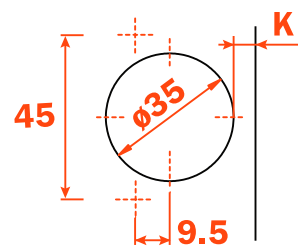

Lazy Susan

Vis à bois
Wood screw

Goujon, Rapido Logica
Dowel, Rapido, Logica

Installation de la penture : Sélection de la plaque de montage

Lazy Susan hinge installation: Selecting & positioning the mounting plate

Épaisseur de porte If Door thickness is: (T)	Plaque utilisée Use mounting plate height (H)	Placement de la plaque de montage Mounting plate location Door edge to screw center (B)	Distance de perçage Boring distance (K)
16 mm (5/8")	6 mm	31 mm (1-1/4")	4 mm
19 mm (3/4")	2 mm or 3 mm	28 mm (1-1/8")	4 mm
22 mm (7/8")	0 mm	25 mm (1")	4mm