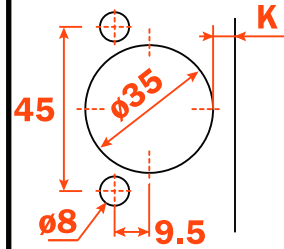

Vis à bois
Wood screw