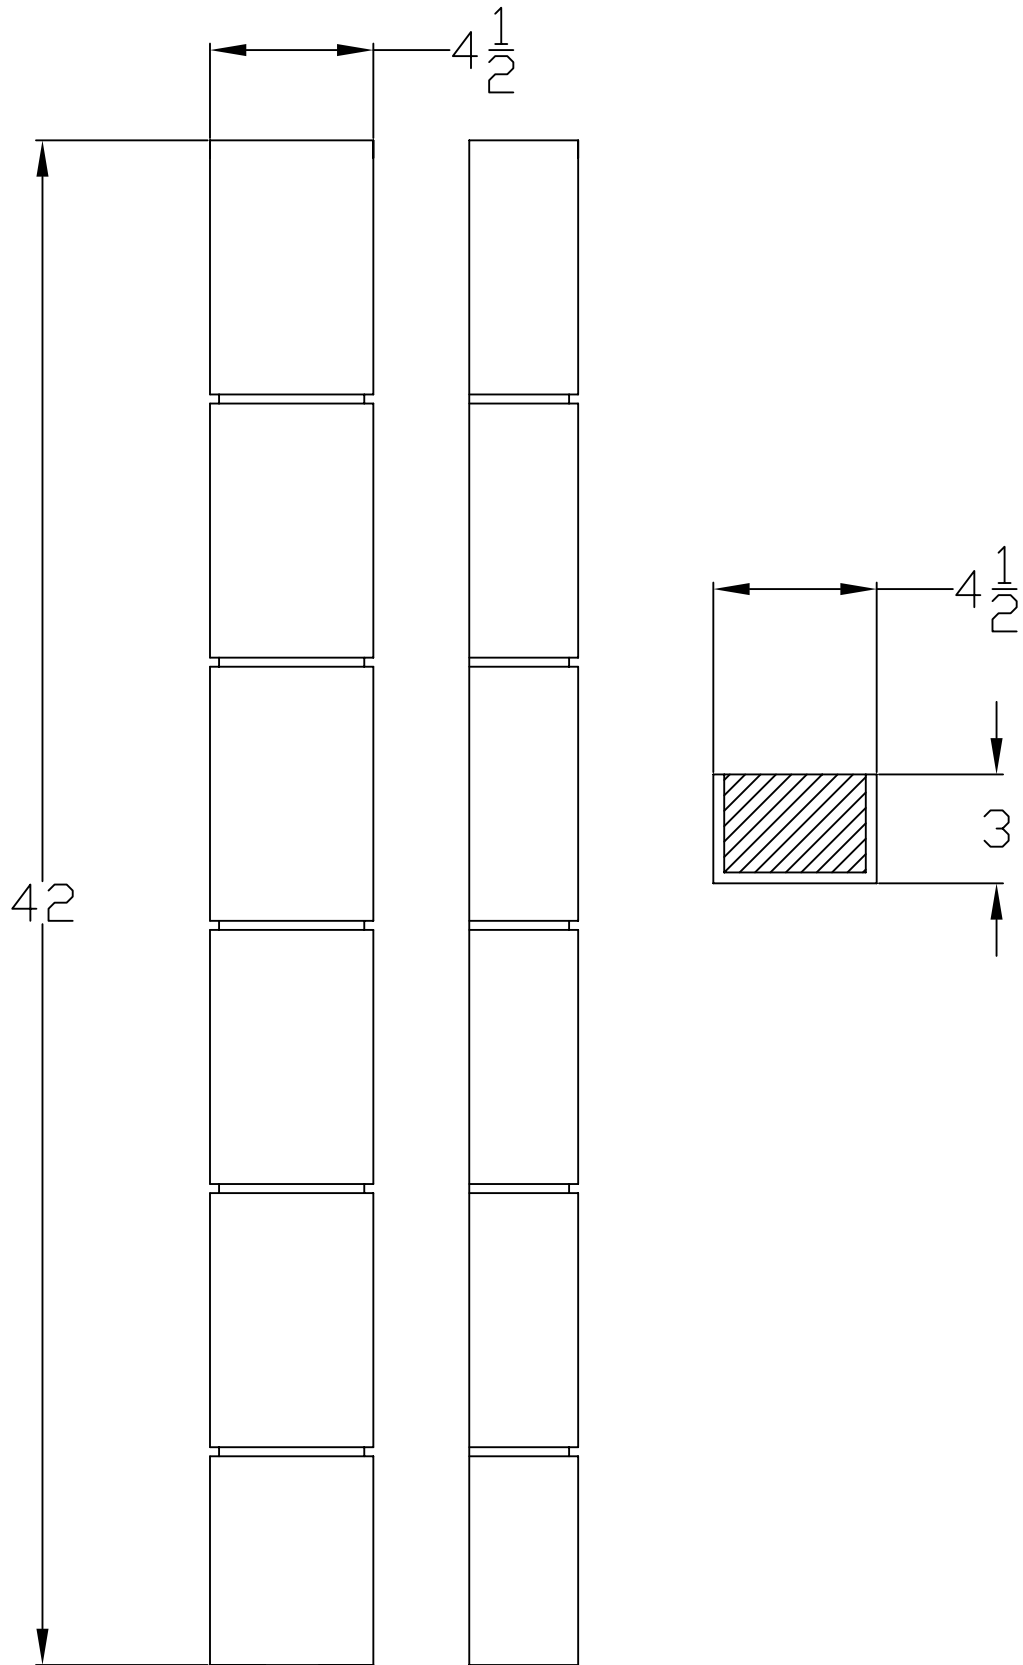

© Art For Everyday Inc.

PRODUCT CODE: PLS-PM-Type1