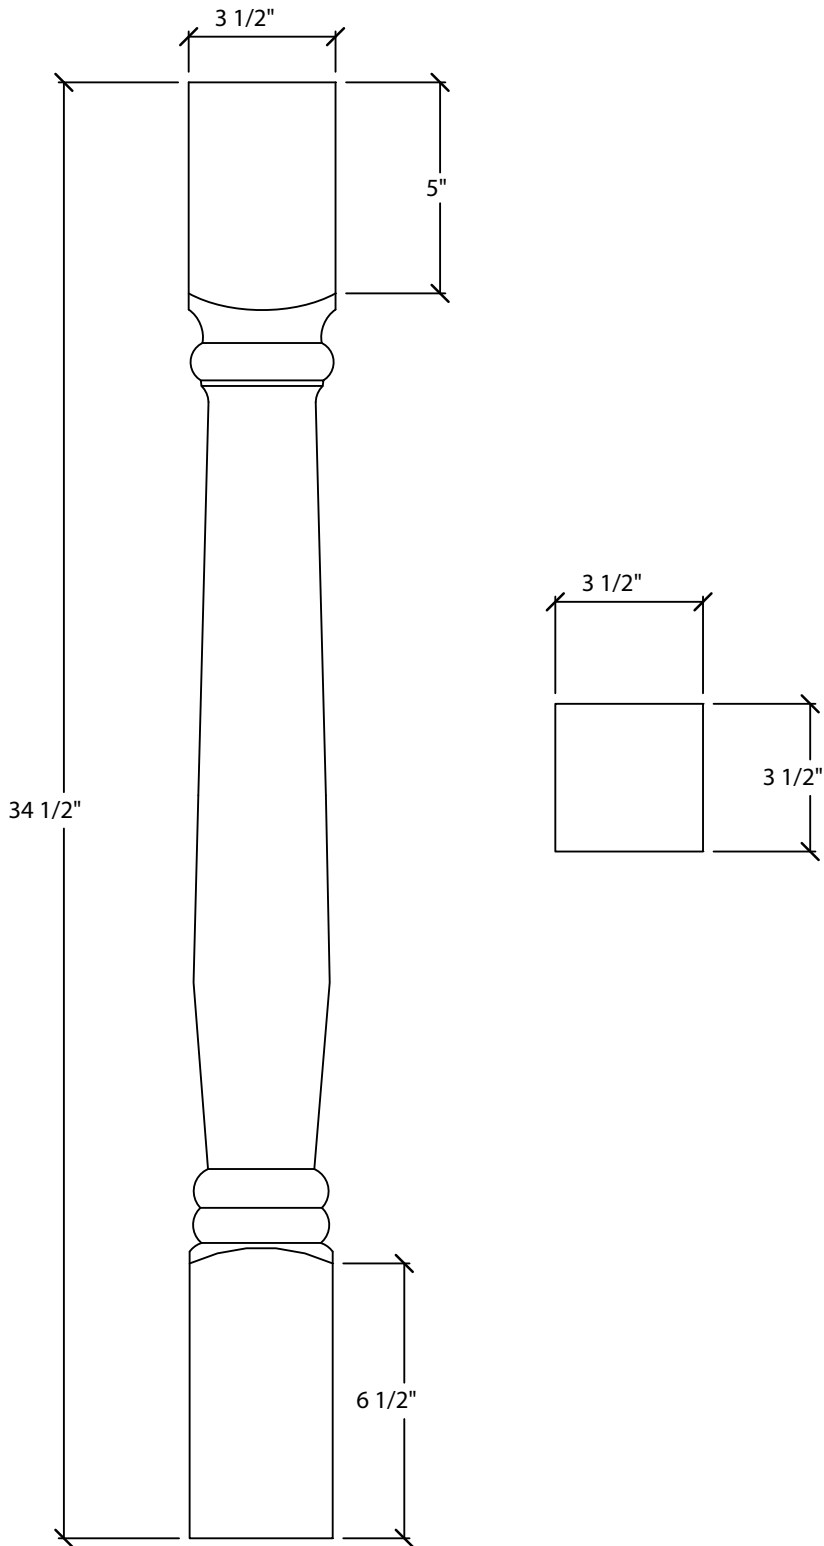

Art For Everyday Inc.

PRODUCT CODE:

POST-B1