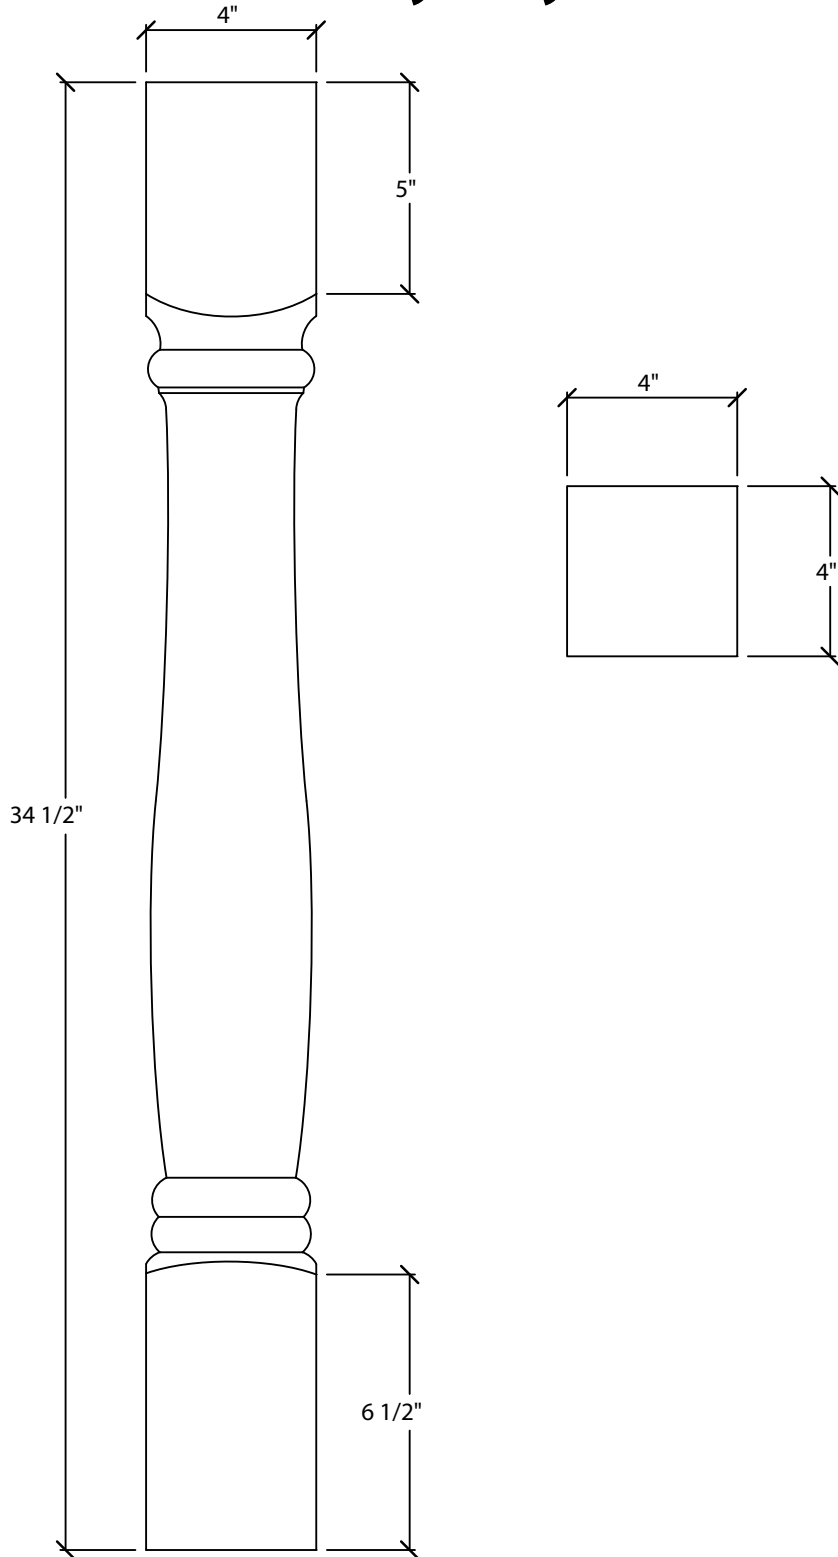

Art For Everyday Inc.

PRODUCT CODE:

POST-B2