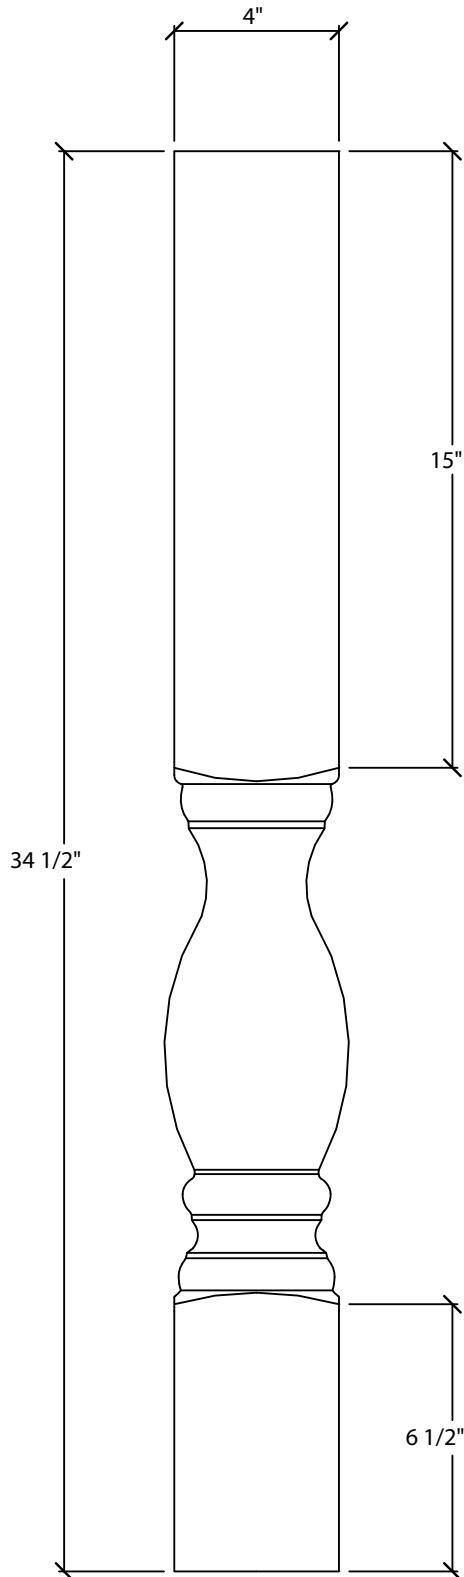

Art For Everyday Inc.

PRODUCT CODE:

POST-G2