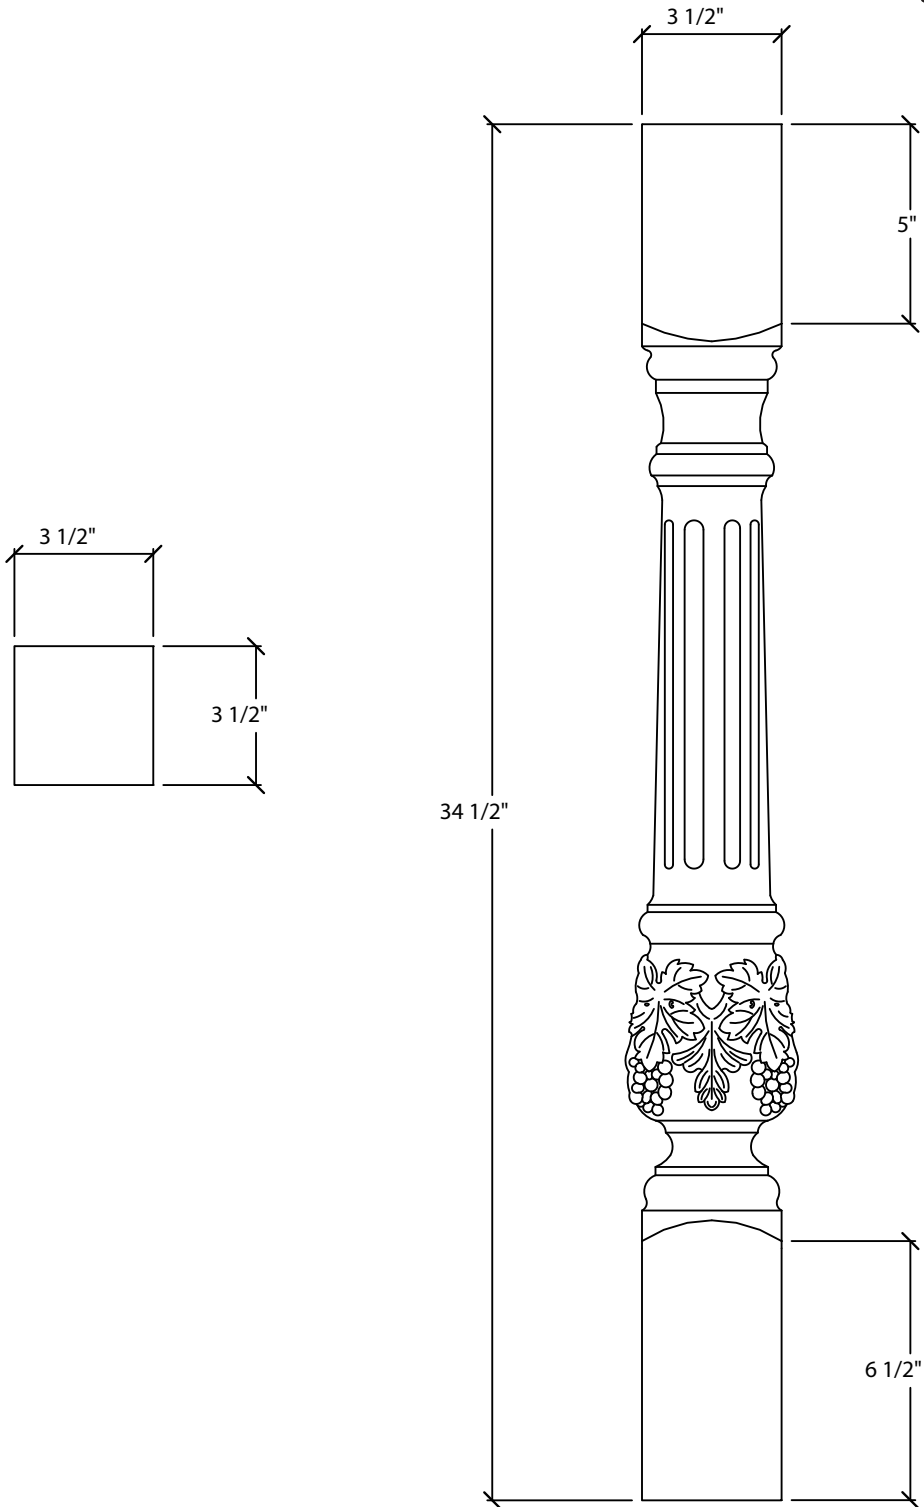

Art For Everyday Inc.

PRODUCT CODE:

POST-GR1