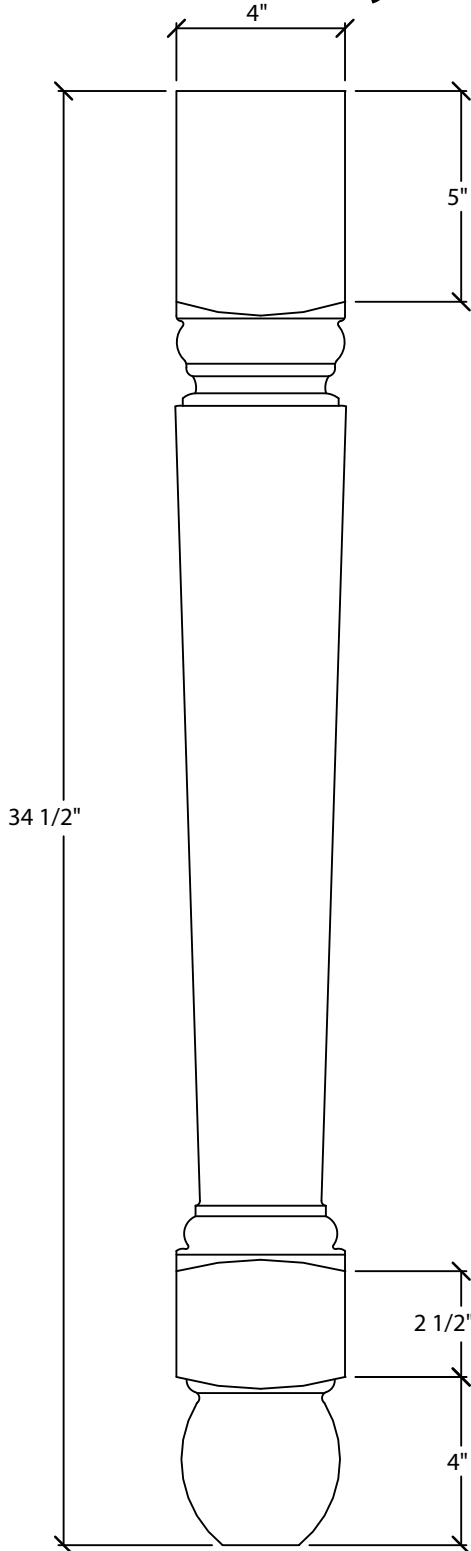

Art For Everyday Inc.

PRODUCT CODE:

POST-I2