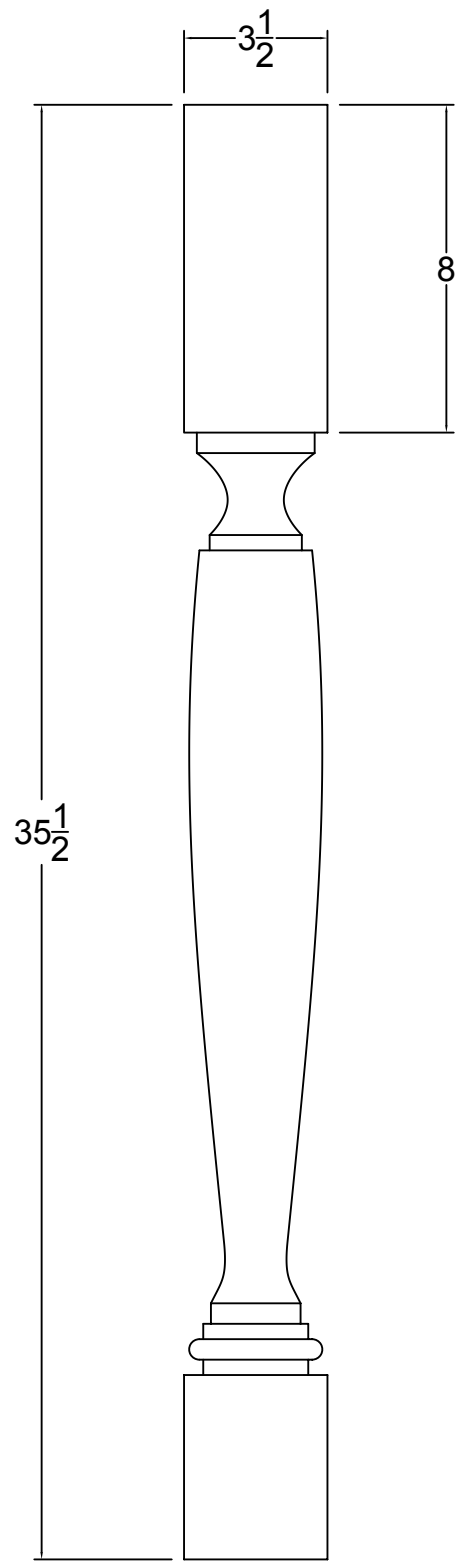

© Art For Everyday Inc. 

PRODUCT CODE: POST - IT38