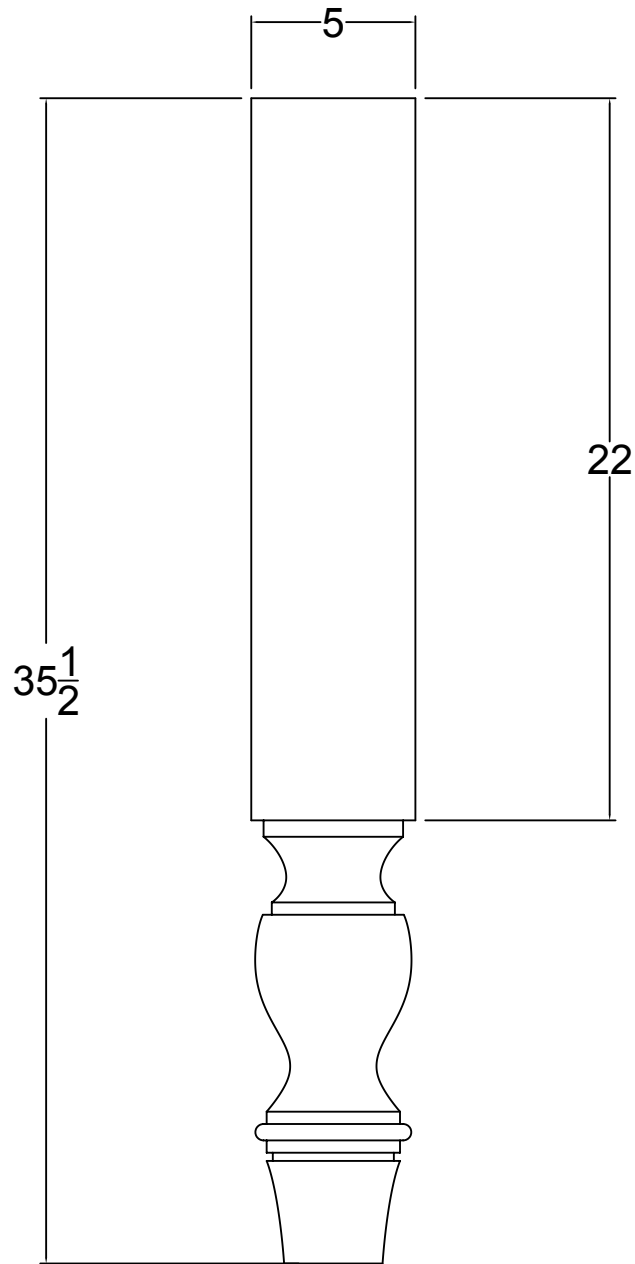

© Art For Everyday Inc. 

PRODUCT CODE: POST - IT522