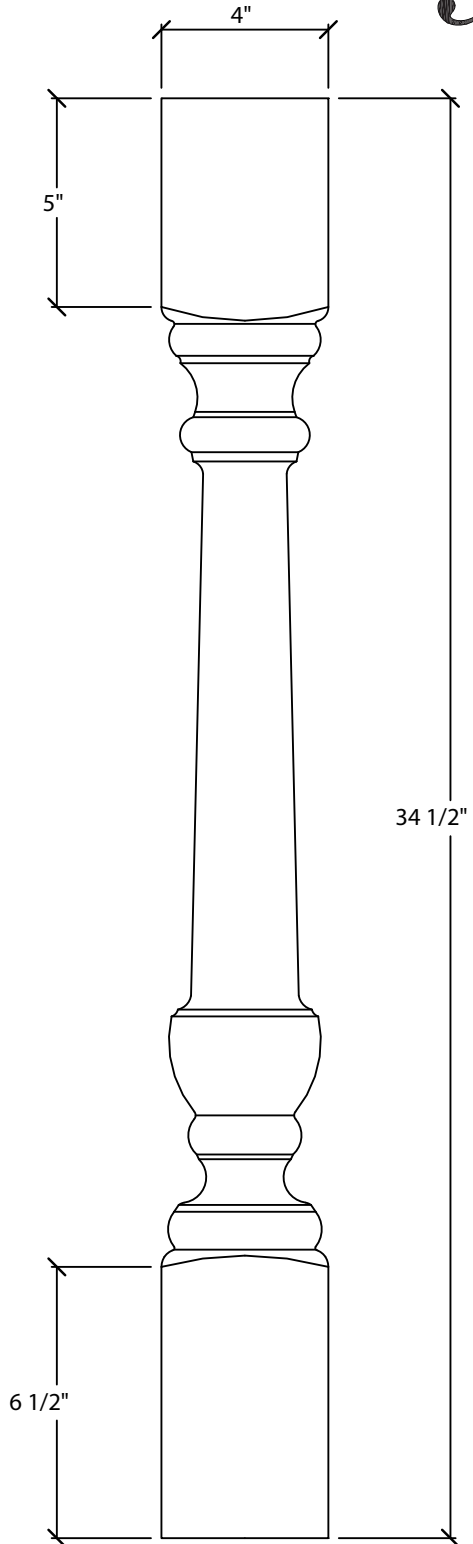

Art For Everyday Inc.

PRODUCT CODE:

POST-J2