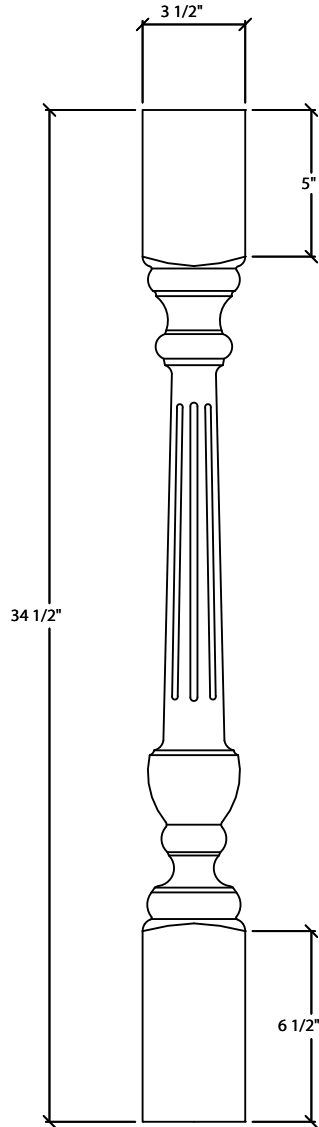

Art For Everyday Inc.

PRODUCT CODE:

POST-JF1