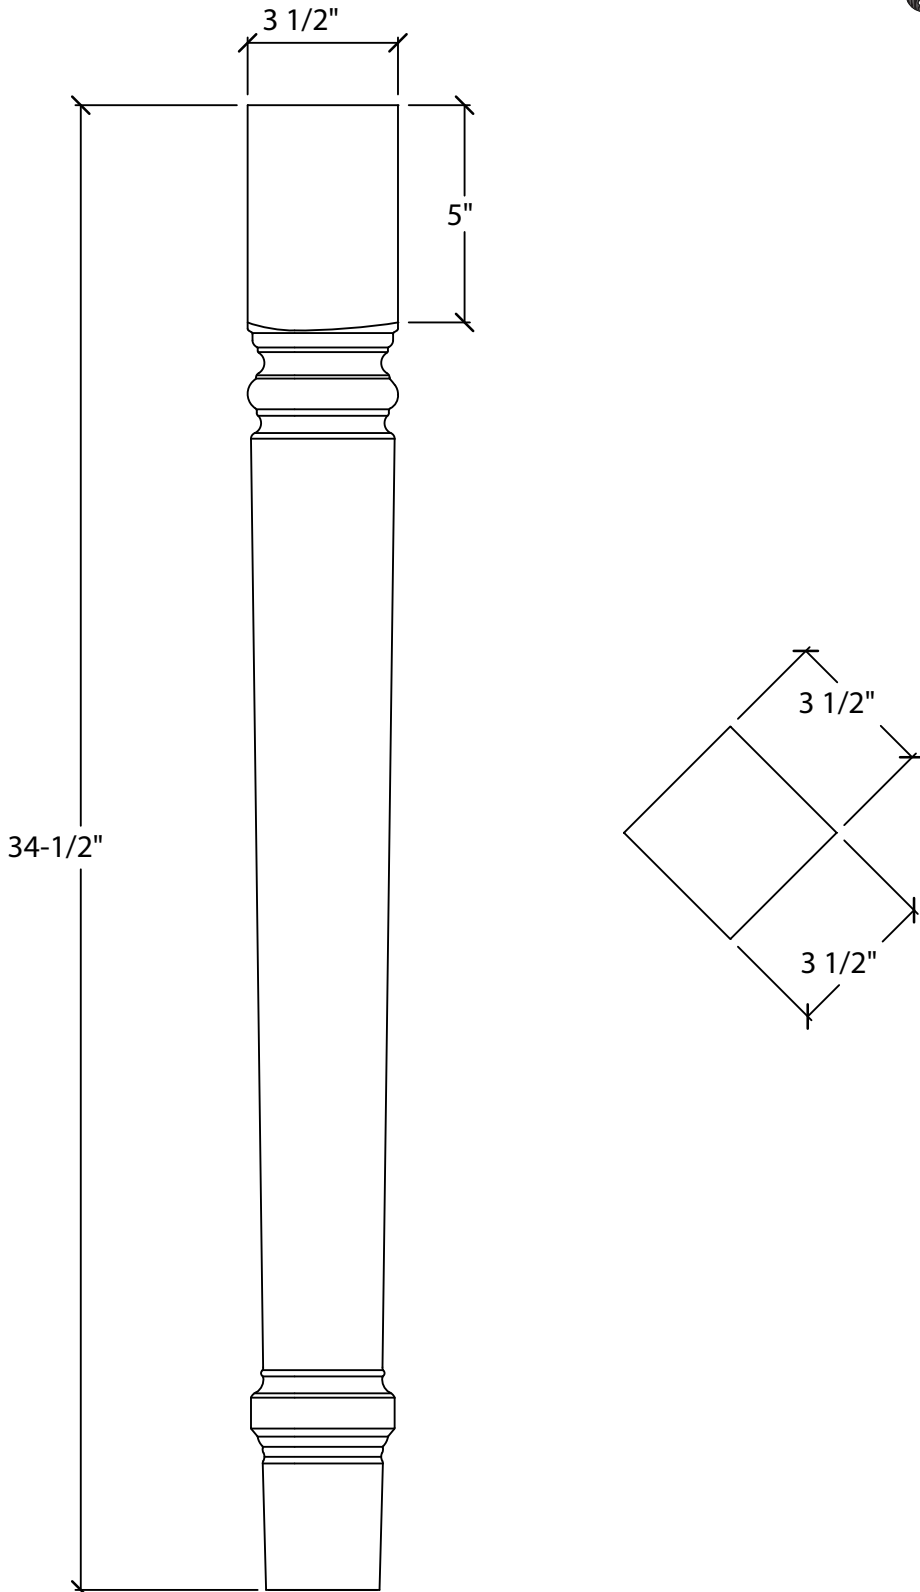

Art For Everyday Inc.

PRODUCT CODE:

POST-L1