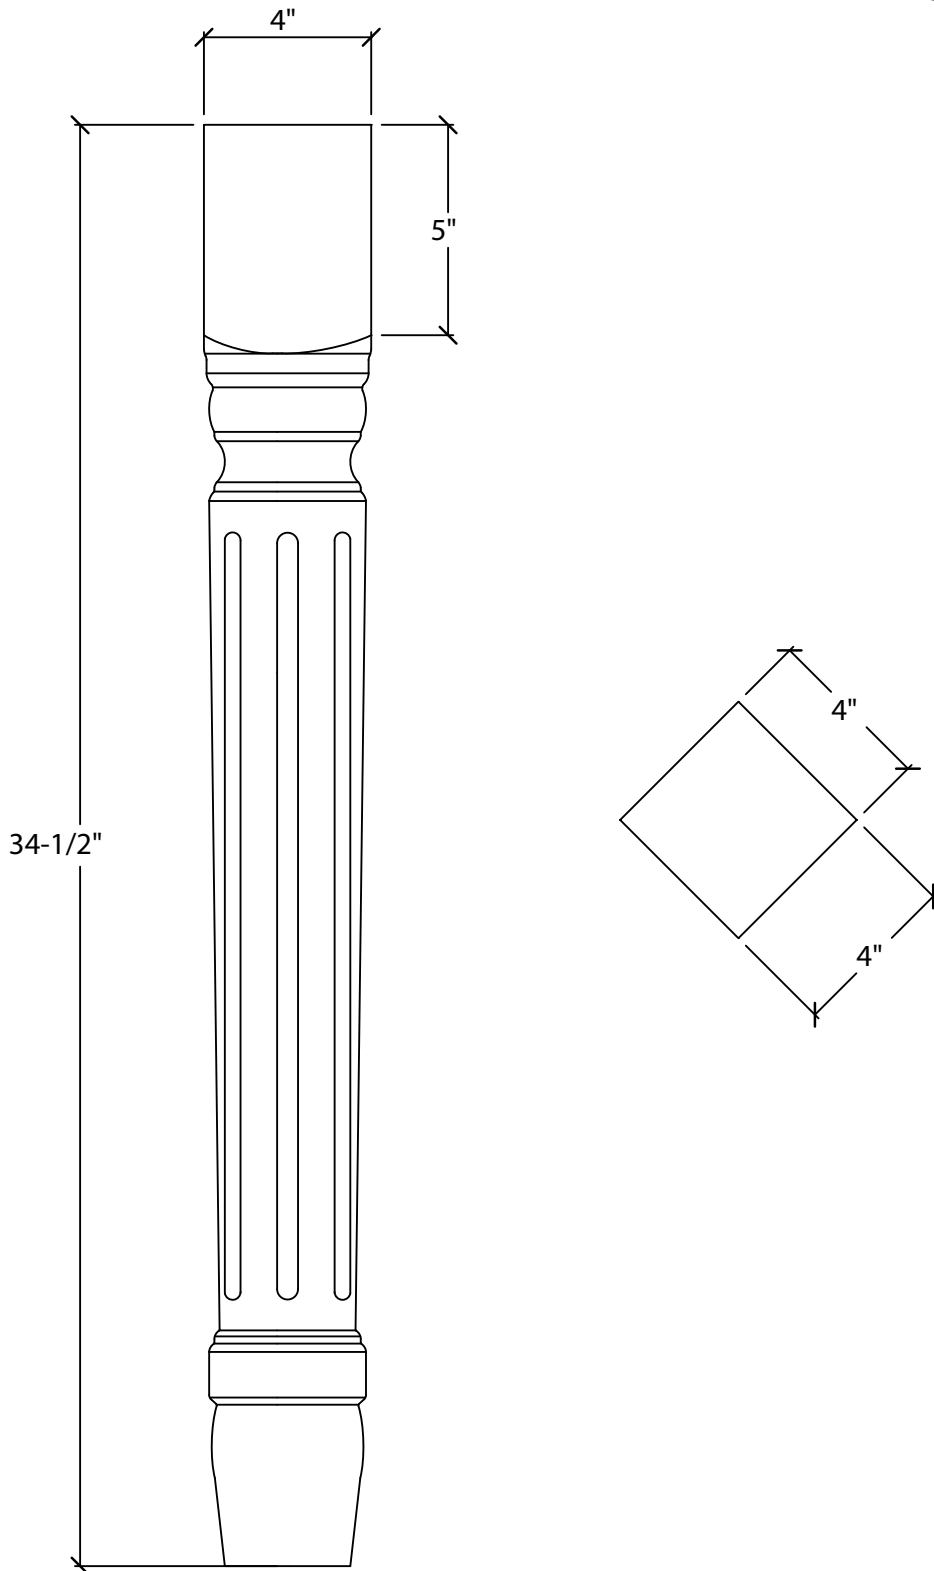

Art For Everyday Inc.

PRODUCT CODE:

POST-LF2