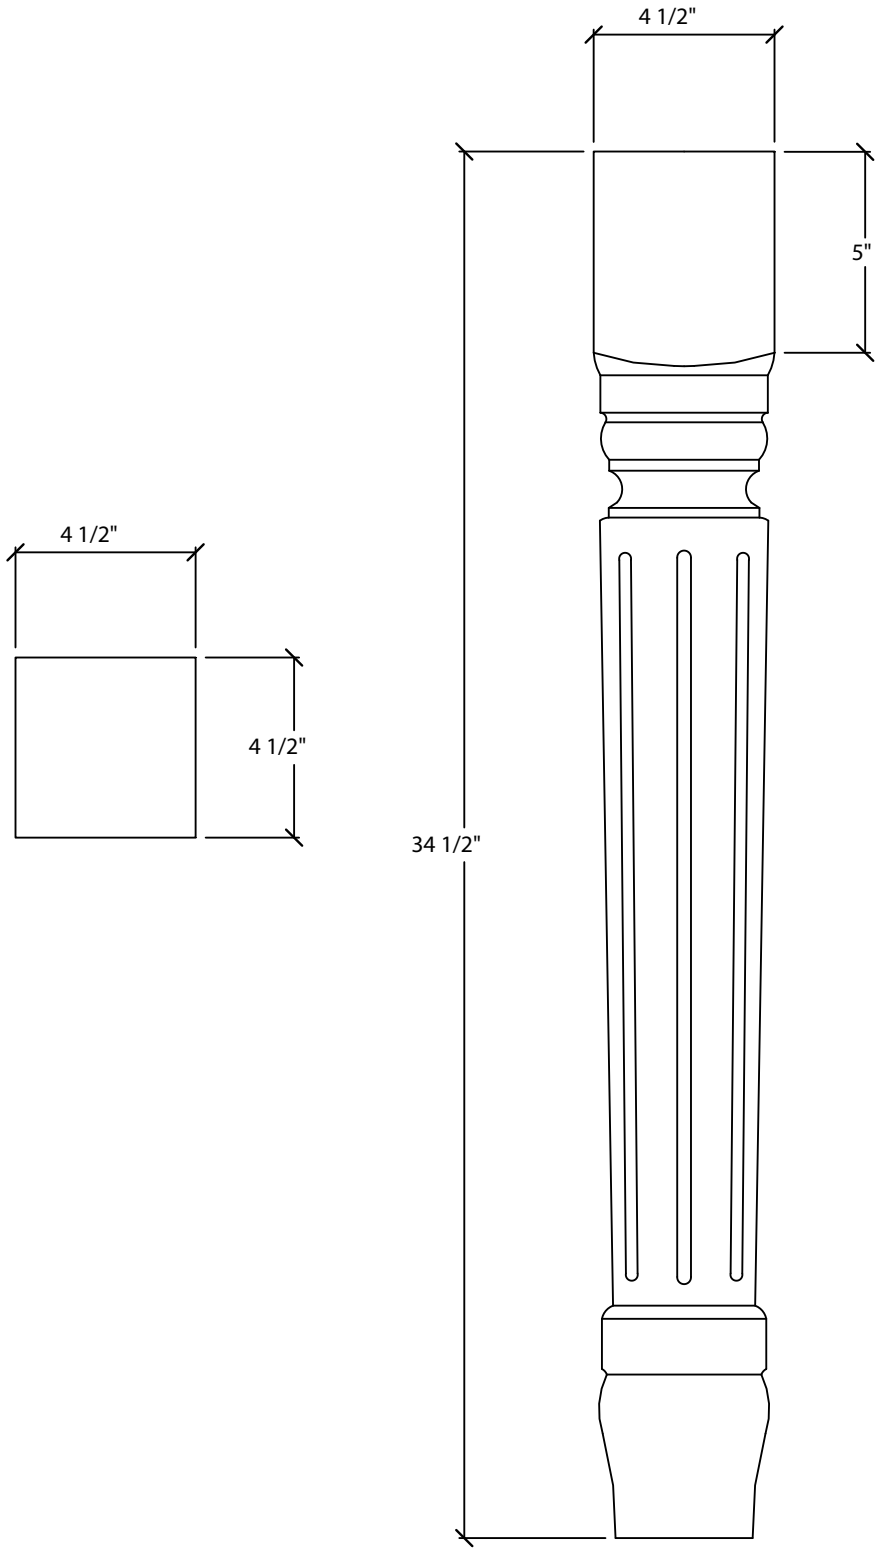

Art For Everyday Inc.

PRODUCT CODE:

POST-LF3