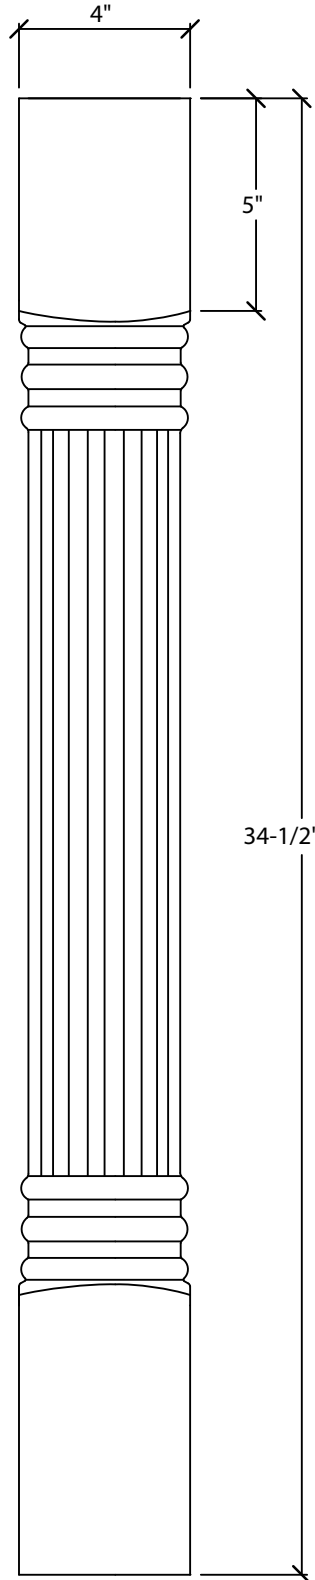

Art For Everyday Inc.

PRODUCT CODE:

POST-R2