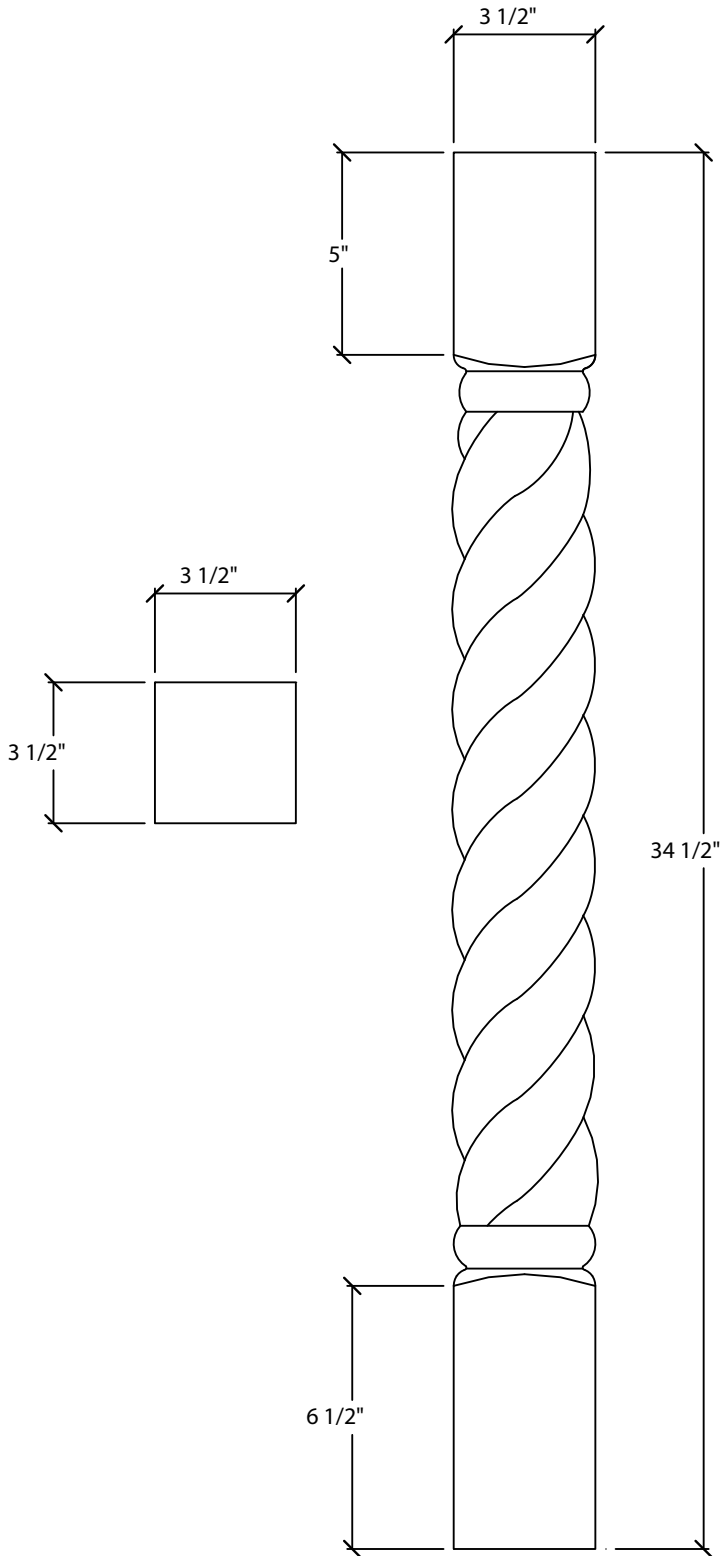

Art For Everyday Inc.

PRODUCT CODE:

POST-RPL1