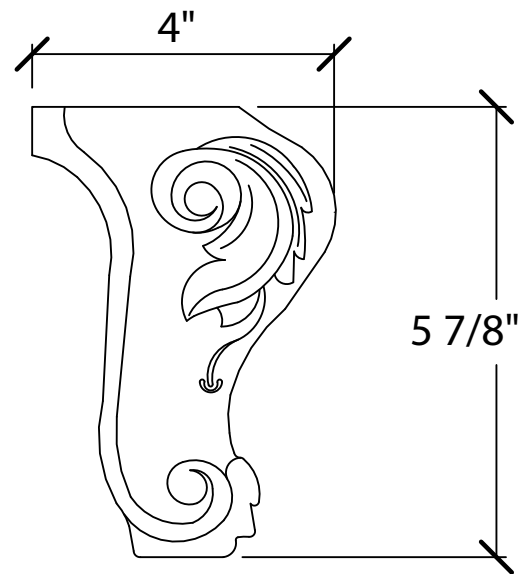

© Art For Everyday Inc.

PRODUCT CODE:

Q-LEG2R