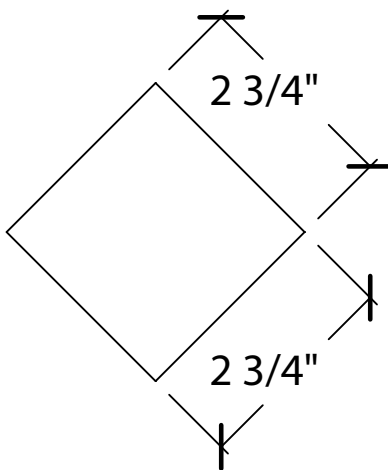

© Art For Everyday Inc.

PRODUCT CODE:

Q-LEG2R