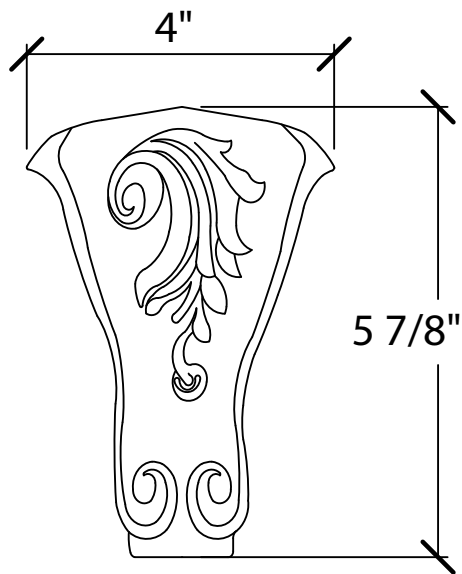

© Art For Everyday Inc.

PRODUCT CODE:

Q-LEG2R