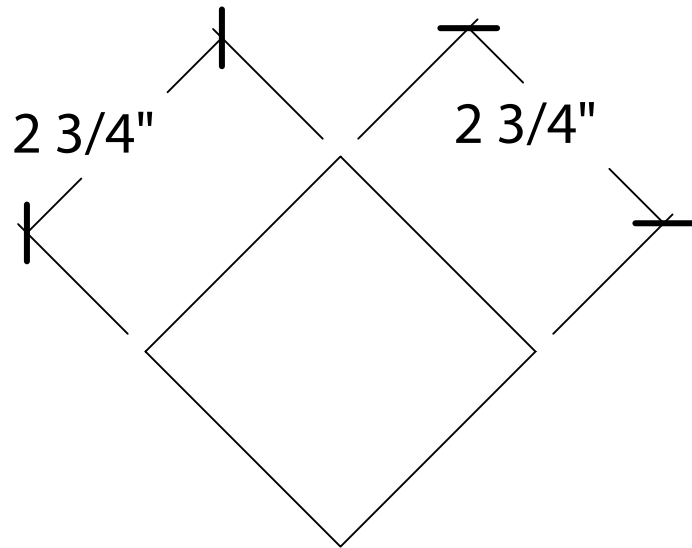

© Art For Everyday Inc.

PRODUCT CODE:

Q-LEG