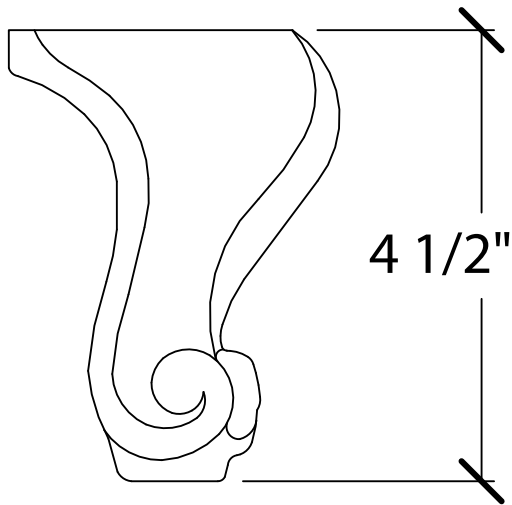

© Art For Everyday Inc.

PRODUCT CODE:

Q-LEG