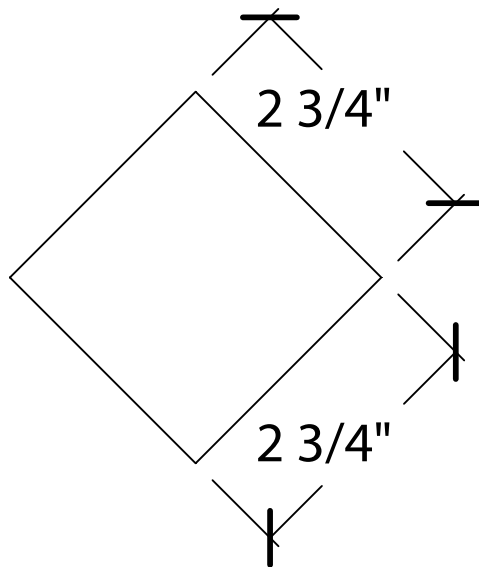

© Art For Everyday Inc.

PRODUCT CODE:

Q-LEG4