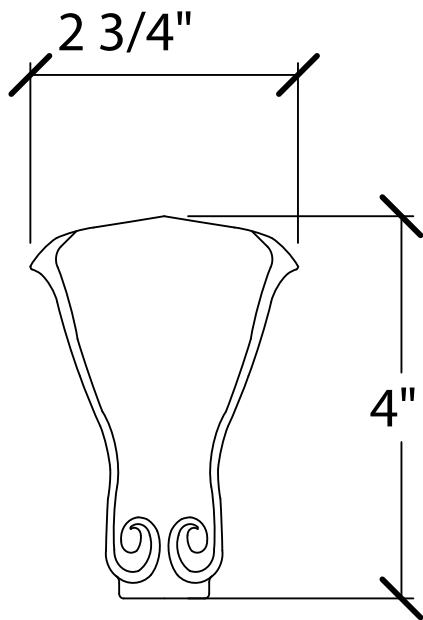

© Art For Everyday Inc.

PRODUCT CODE:

Q-LEG4