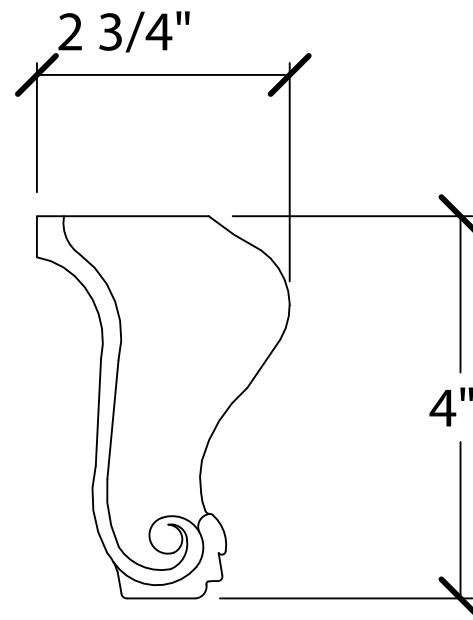

© Art For Everyday Inc.

PRODUCT CODE:

Q-LEG4