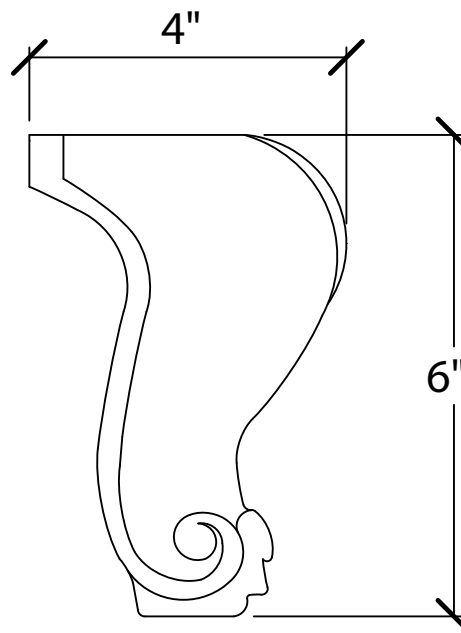

© Art For Everyday Inc.

PRODUCT CODE:

Q-LEG6