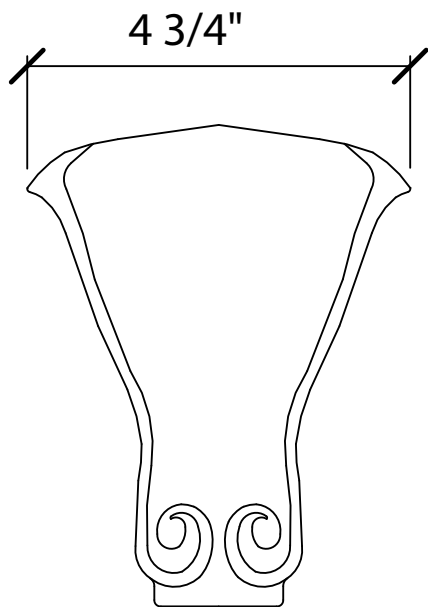

© Art For Everyday Inc.

PRODUCT CODE:

Q-LEG6