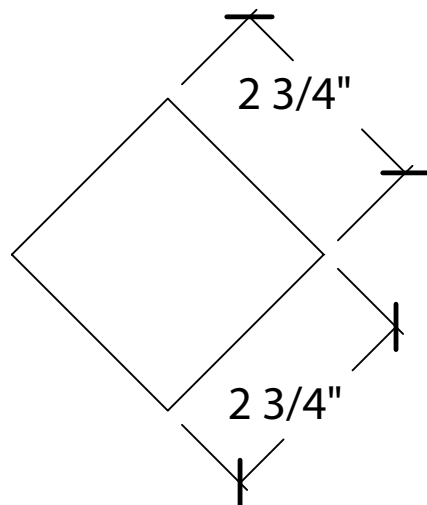

© Art For Everyday Inc.

PRODUCT CODE:

Q-LEG6