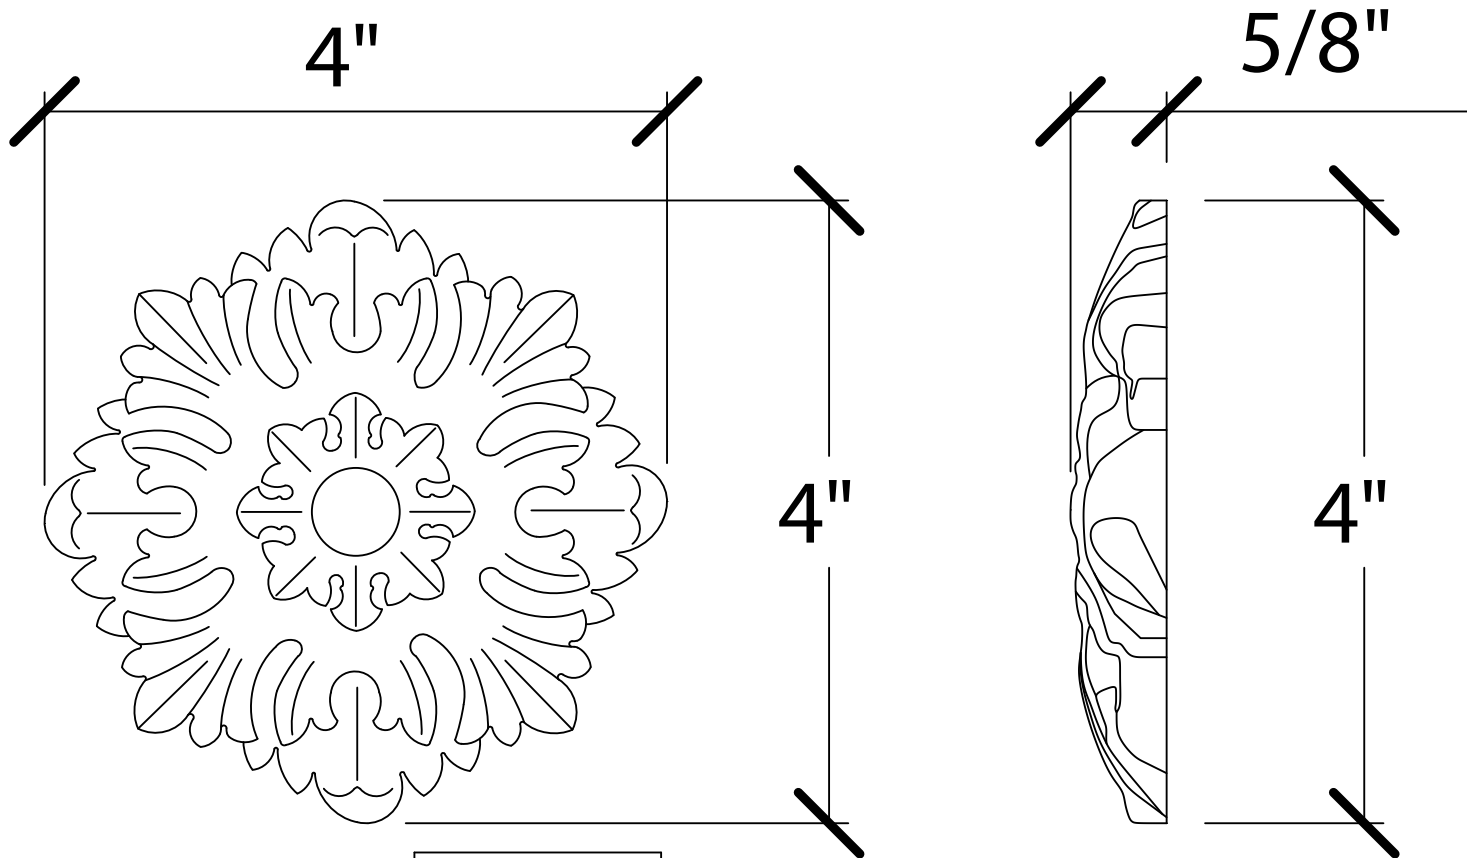

© Art For Everyday Inc.

PRODUCT CODE:

ROS-A1