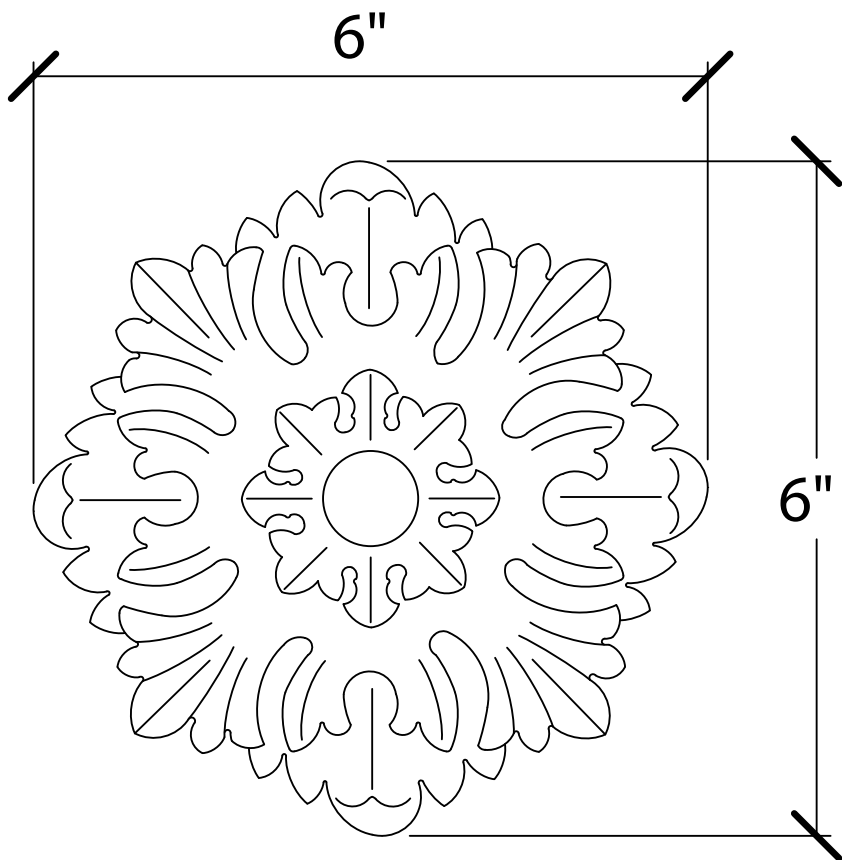

© Art For Everyday Inc.

PRODUCT CODE:

ROS-A2