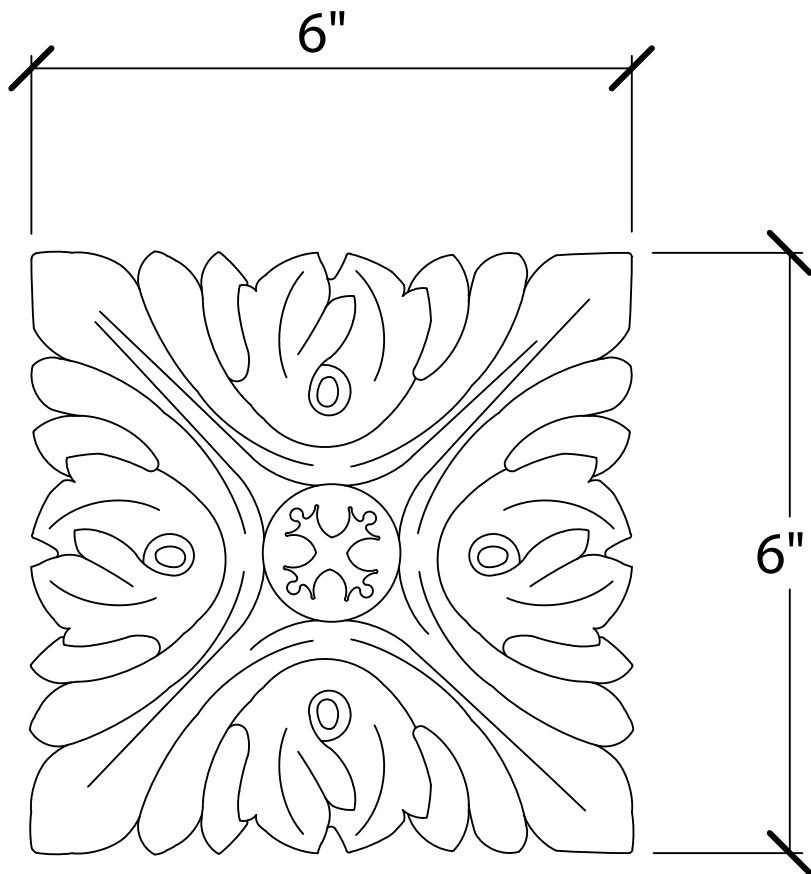

© Art For Everyday Inc.

PRODUCT CODE:

ROS-AS3