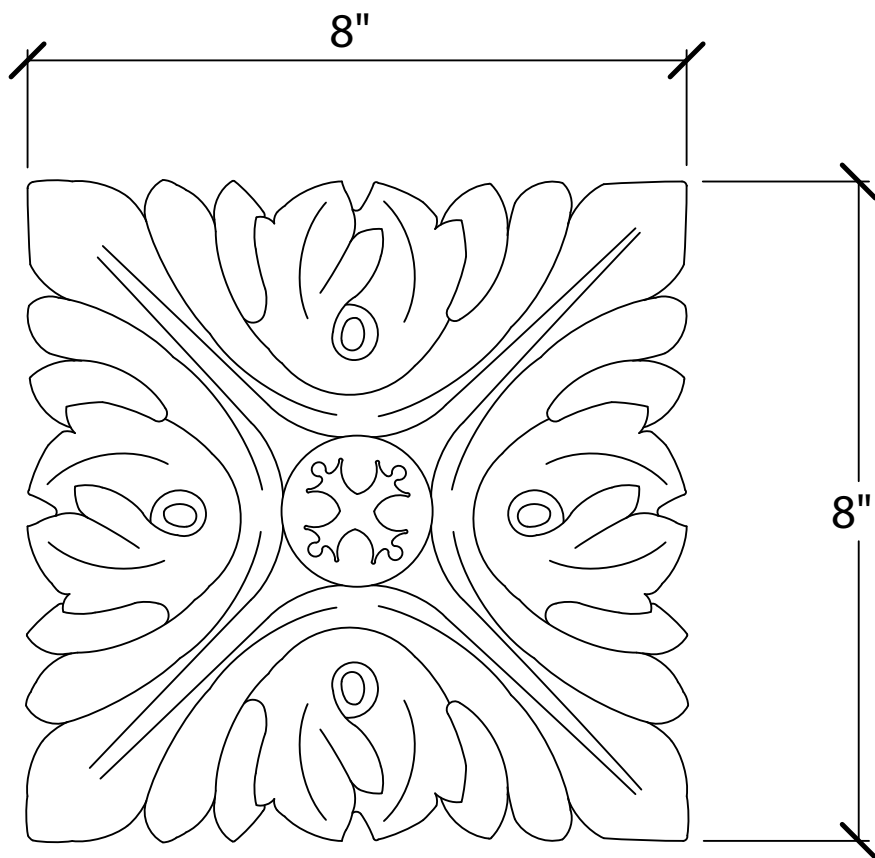

© Art For Everyday Inc.

PRODUCT CODE:

ROS-AS4