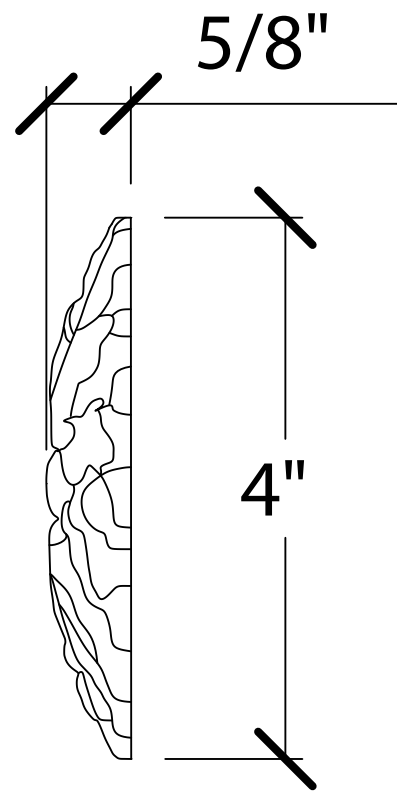

© Art For Everyday Inc.

PRODUCT CODE:

ROS-01