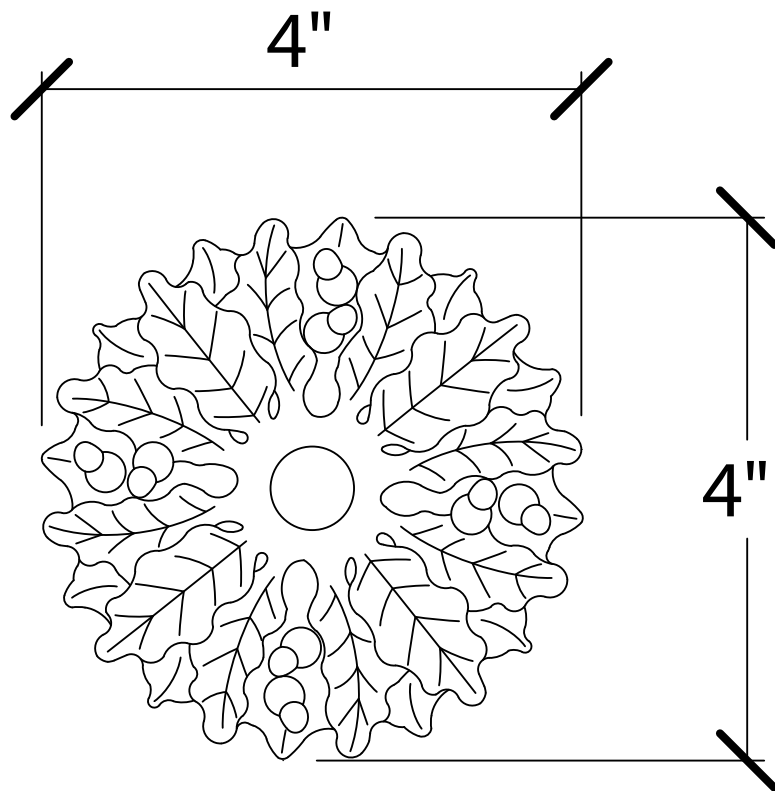

© Art For Everyday Inc.

PRODUCT CODE:

ROS-01