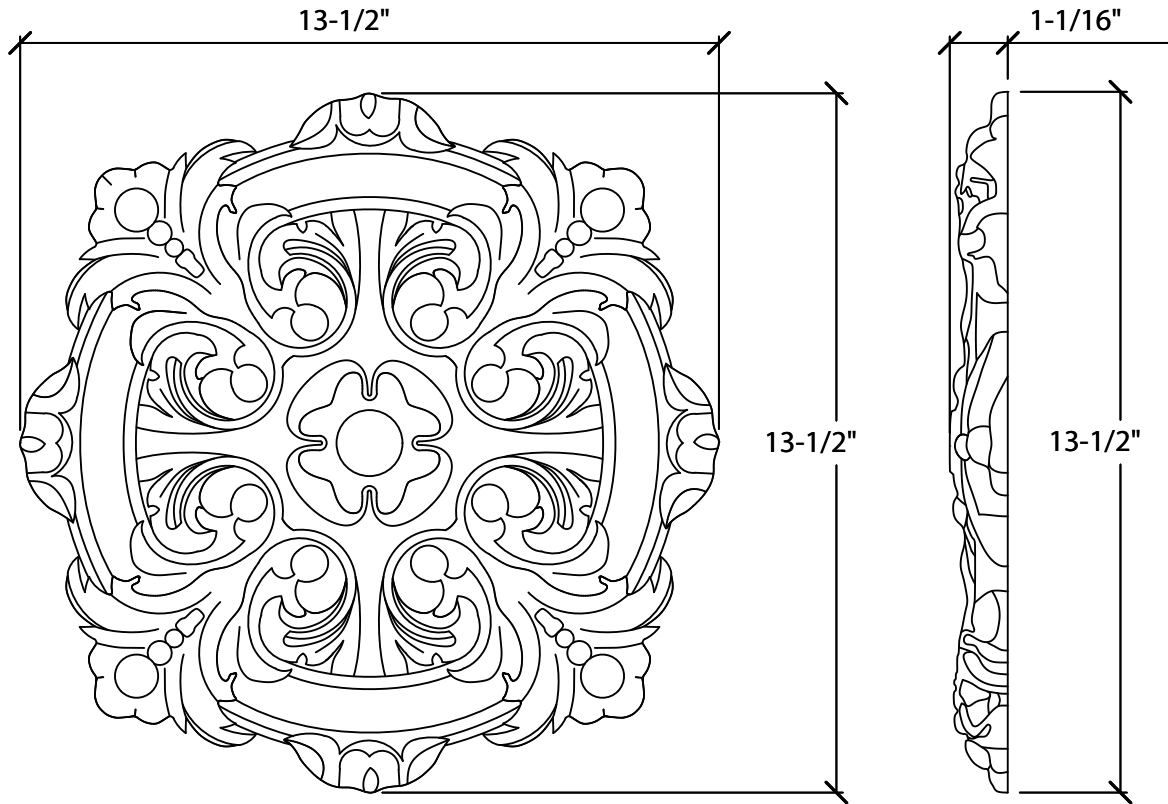

© Art For Everyday Inc.

PRODUCT CODE:

ROS-OR4