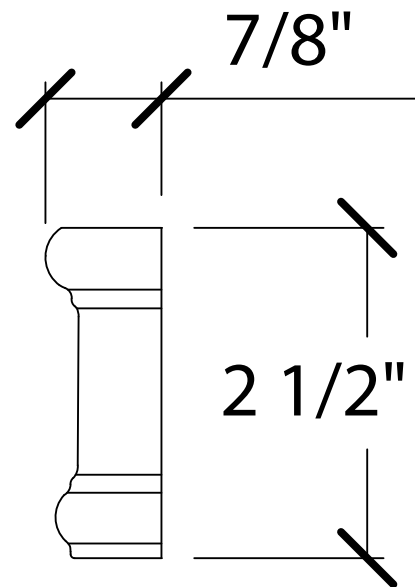

© Art For Everyday Inc.

PRODUCT CODE:

SPL0