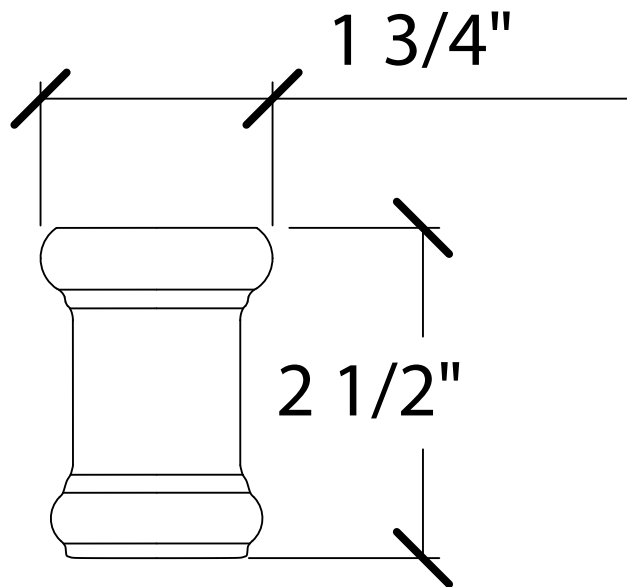

© Art For Everyday Inc.

PRODUCT CODE:

SPL0