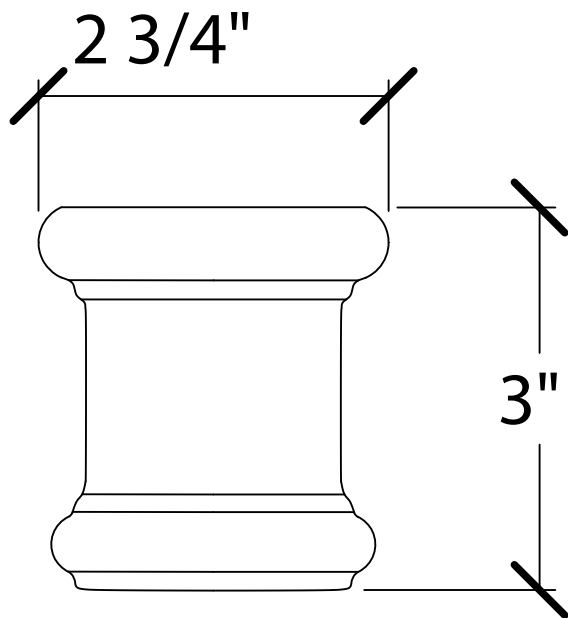

© Art For Everyday Inc.

PRODUCT CODE:

SPL2