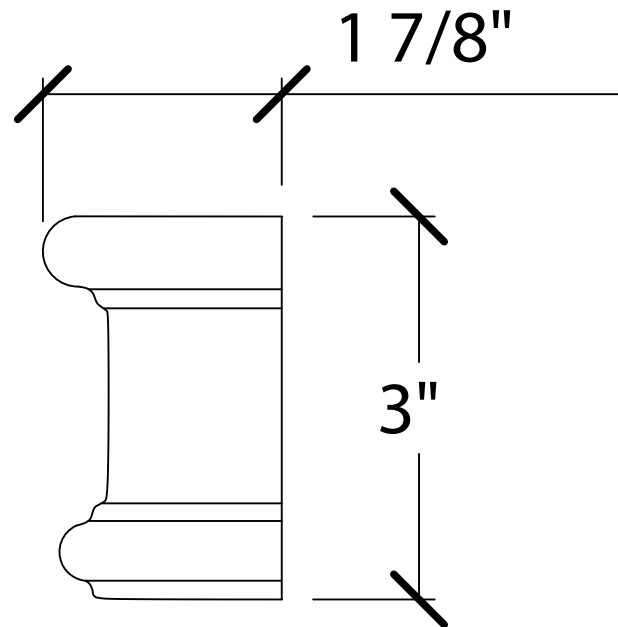

© Art For Everyday Inc.

PRODUCT CODE:

SPL2