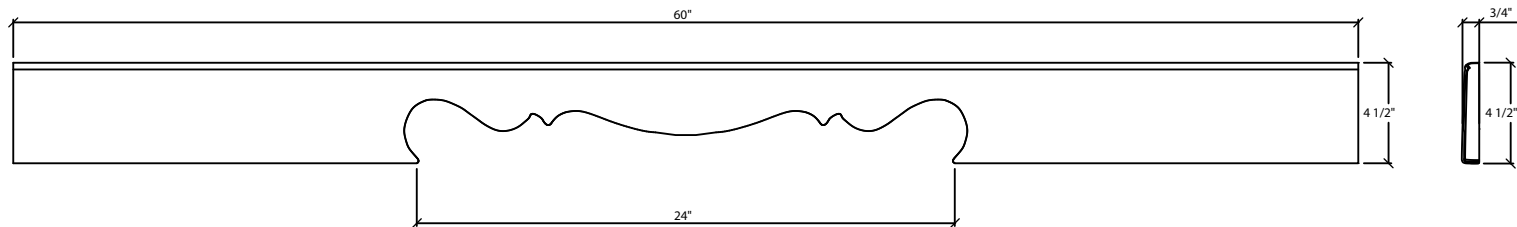

© Art For Everyday Inc.

PRODUCT CODE:

VAN-K2